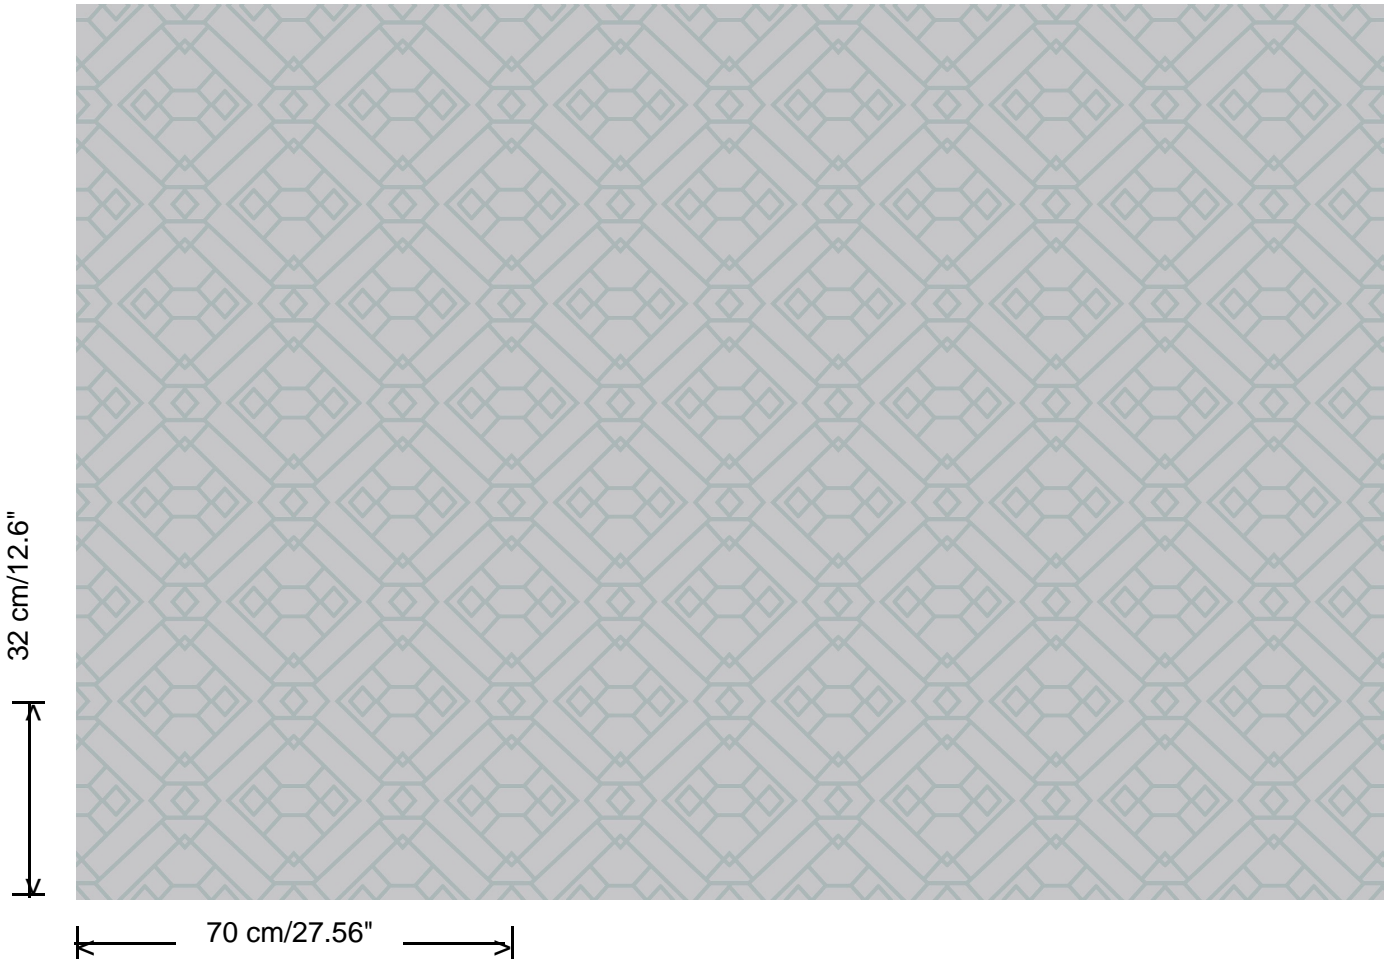

**Collection**

Gentle Groove

**Pattern**

Unit

**Reference**

66540

**Dimensions**

Rolls of 10.05 m x 0.70 m (11 yds x 27.56")

**Match**

Straight match 32 cm

**Adhesive**

Adhesive for non-woven wallcovering like Arte Clearpro, or Metyl Special (200 g in 4 l of water) with the addition of 20% PVA adhesive

**Fire retardancy**

B-s1, d0 / Class A

**Light resistance**

Good lightfastness

**Care**

Washable

**How to paste**

Paste the wall

**How to remove**

Strippable