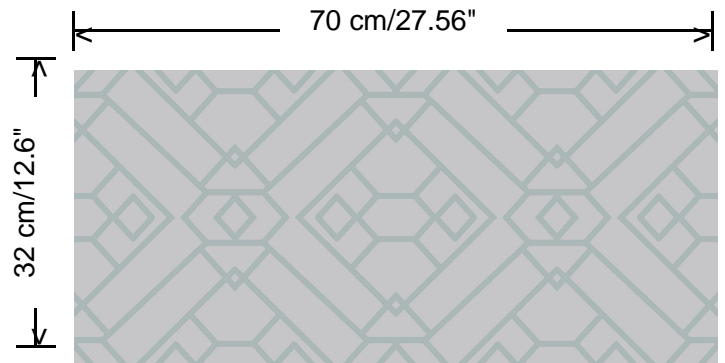

**Collection**

Gentle Groove

**Pattern**

Unit

**Reference**

66540

**Dimensions**

Rolls of 10.05 m x 0.70 m (11 yds x 27.56")

**Match**

Straight match 32 cm

**Adhesive**

Adhesive for non-woven wallcovering like Arte Clearpro, or Metyl Special (200 g in 4 l of water) with the addition of 20% PVA adhesive

**Fire retardancy**

B-s1, d0 / Class A

**Light resistance**

Good lightfastness

**Care**

Washable

**How to paste**

Paste the wall

**How to remove**

Strippable