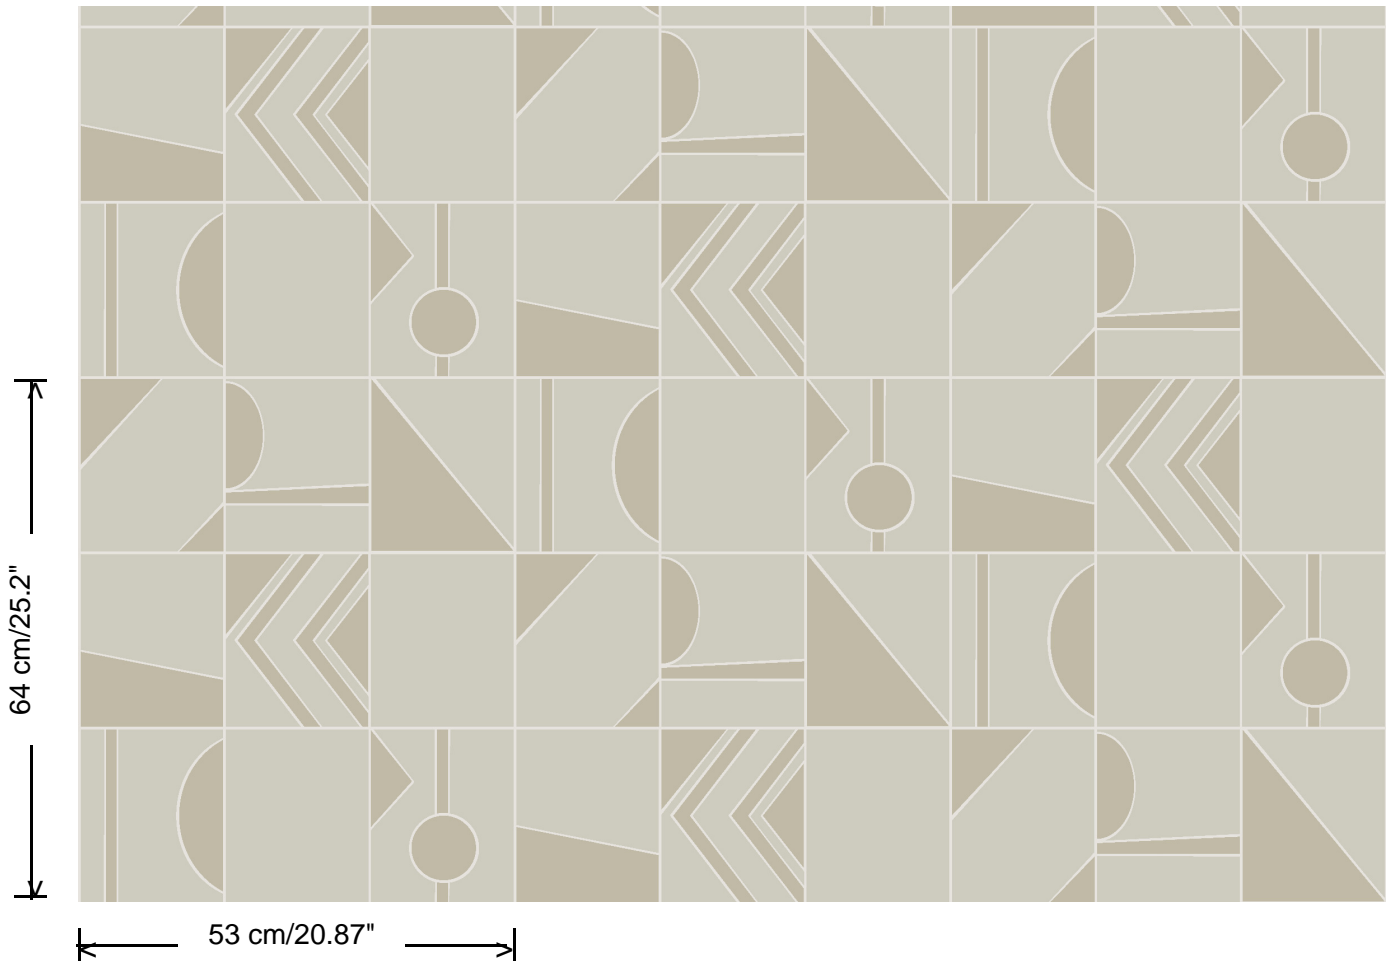

Collection
Tinted Tiles

Width
53 cm/20.87"

Pattern
Groove

Height
64 cm/25.2"

Reference
29044

Dimensions
Rolls of 10.05 m x 0.53 m (11 yds x 20.87")

Match
Drop match 64/21.34 cm

Adhesive
Adhesive for non-woven wallcovering like Arte Clearpro, or Metyl Special (200 g in 4 l of water) with the addition of 20% PVA adhesive

Fire retardancy
B-s1, d0 / Class A

Light resistance
Good lightfastness

Care
Washable

How to paste
Paste the wall

How to remove
Strippable

Collection
Tinted Tiles

Pattern
Groove

Reference
29044