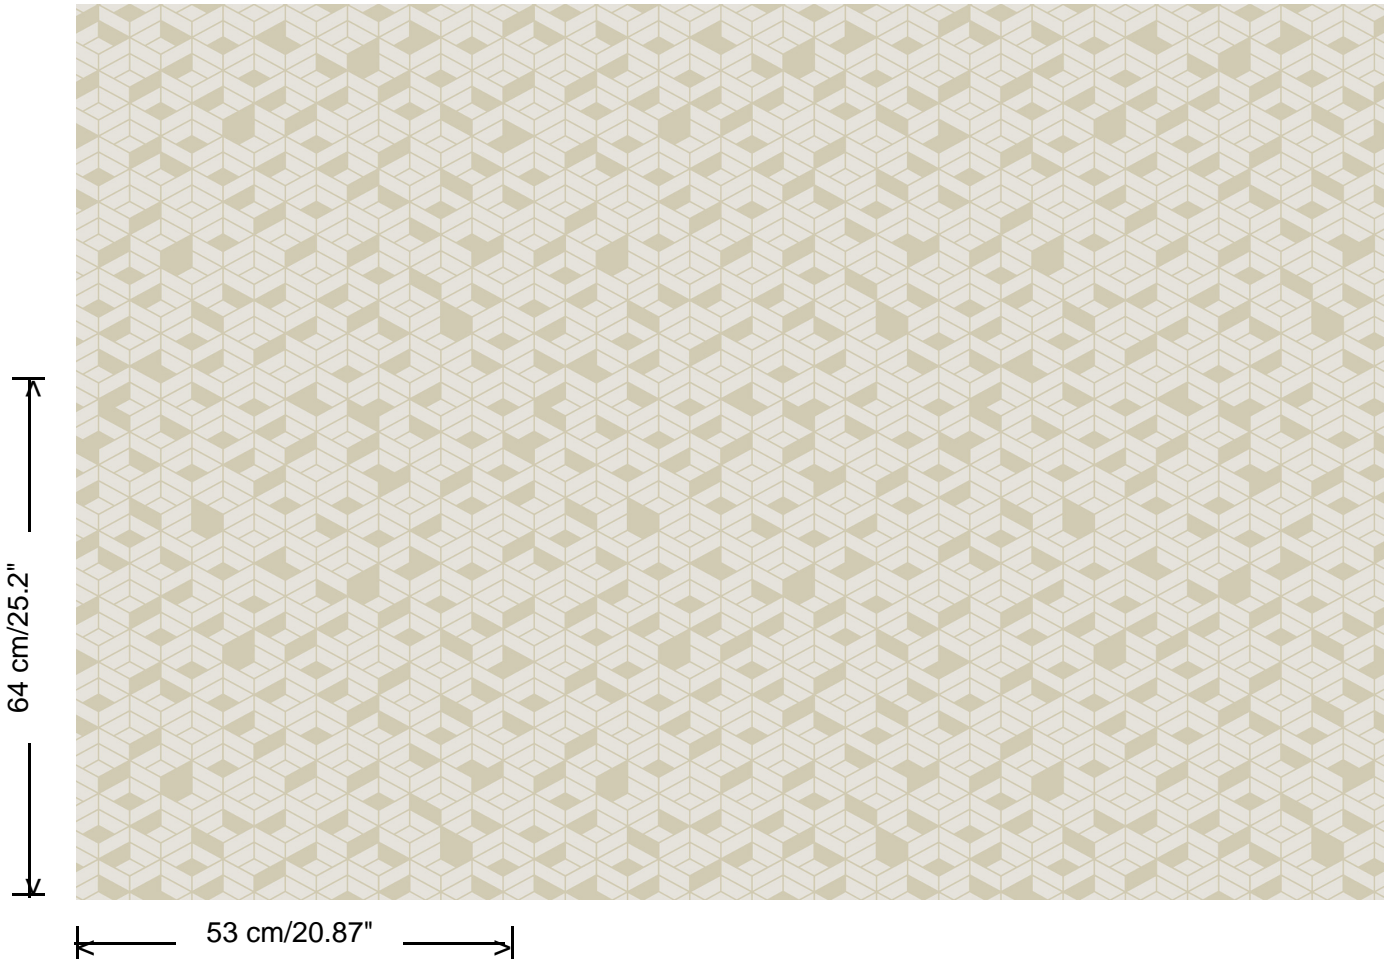

Collection
Tinted Tiles

Pattern
Flake

Reference
29020

Dimensions
Rolls of 10.05 m x 0.53 m (11 yds x 20.87")

Match
Straight match 64 cm

Adhesive
Adhesive for non-woven wallcovering like Arte Clearpro, or Metyl Special (200 g in 4 l of water) with the addition of 20% PVA adhesive

Fire retardancy
B-s1, d0 / Class A

Light resistance
Good lightfastness

Care
Washable

How to paste
Paste the wall

How to remove
Strippable

Collection
Tinted Tiles

Pattern
Flake

Reference
29020