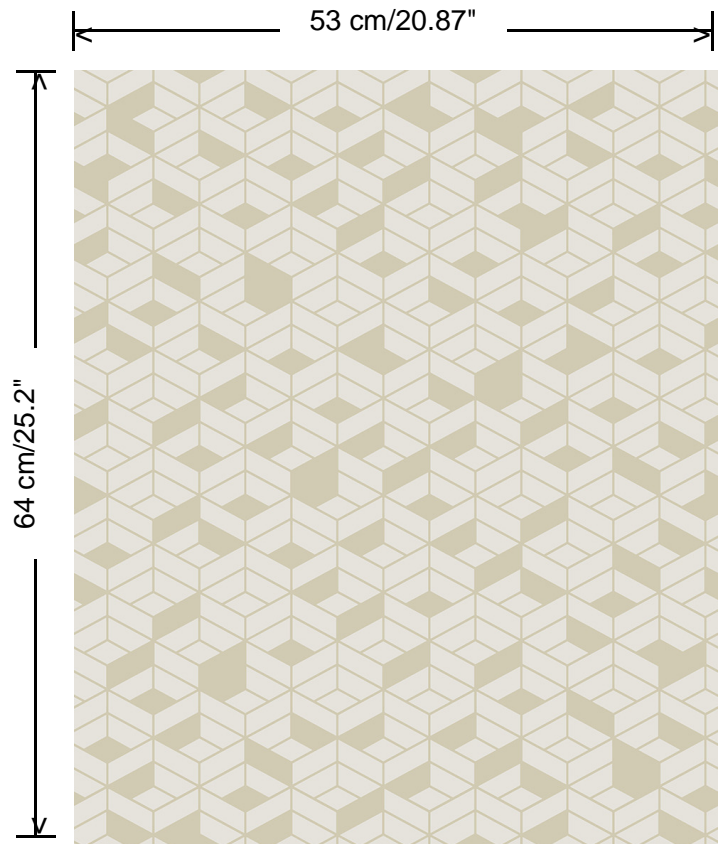

Collection
Tinted Tiles

Pattern
Flake

Reference
29020

Dimensions
Rolls of 10.05 m x 0.53 m (11 yds x 20.87")

Match
Straight match 64 cm

Adhesive
Adhesive for non-woven wallcovering like Arte Clearpro, or Metyl Special (200 g in 4 l of water) with the addition of 20% PVA adhesive

Fire retardancy
B-s1, d0 / Class A

Light resistance
Good lightfastness

Care
Washable

How to paste
Paste the wall

How to remove
Strippable

Collection
Tinted Tiles

Pattern
Flake

Reference
29020